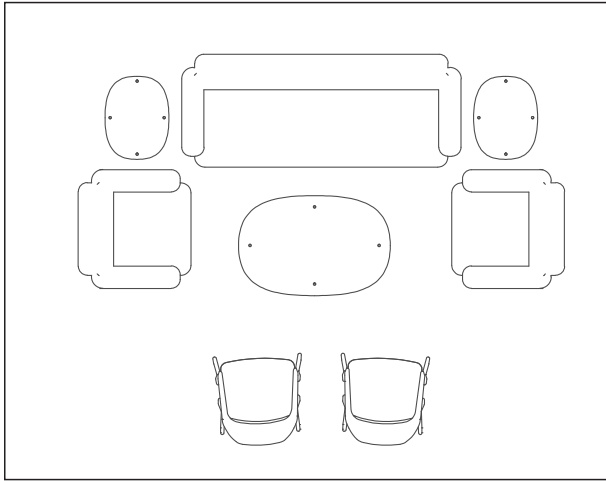

Up your office space

BLU DOT + STEELCASE

Conference space

BLU DOT + STEELCASE

12' 10" width x 11' 7" height
148 sqft

- Branch
- Chip Chair
- Perimeter Pendant
- Hang One
- Punk

12' 10" width x 11' 7" height
148 sqft

- Strut Large
- Chair Chair/Cozy Cozy
- Dang Large Media
- Note Lamp
- Perimeter Pendant

12' 10" width x 11' 7" height
148 sqft

Easy 60"
Clutch
Trace
Rook
Series 11

Blu Dot + Steelcase
Conference space 3

12' 10" width x 11' 7" height
148 sqft

Strut Large Walnut
Chip Chair
Note
Perimeter Pendant

12' 10" width x 11' 7" height
148 sqft

- Lake
- Wicket
- Trace
- Shale Smoke
- Stilt Lamp

12' 10" width x 11' 7" height
148 sqft

Right Round
Clutch Leather
Rule 2d/2dr
Laika Pendant

Blu Dot + Steelcase
Conference space 6

Lobby locality

BLU DOT + STEELCASE

175 sqft

Mono Sofa
Mono Lounge
Strut Table
Stilt Lamps

200 sqft

- Puff Puff Sofa
- Puff Puff Lounge
- Flume Tables
- Clutch Lounge
- Flask Lamp