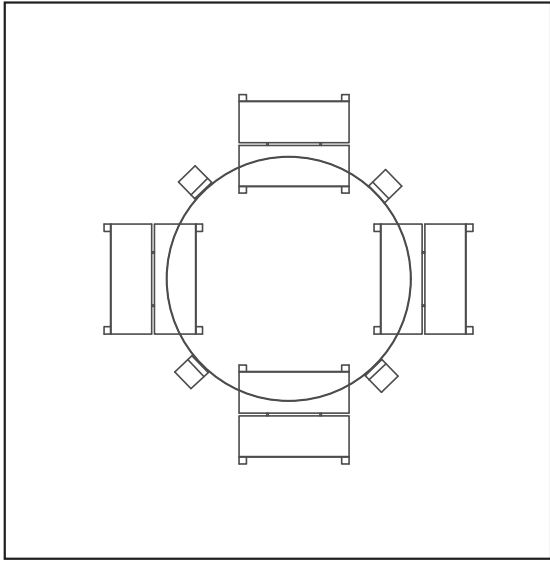

56 sqft

Lake Table
Amicable Split