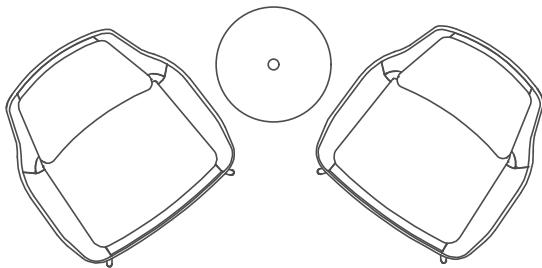

56 sqft

Lake Table
Amicable Split

115 sqft

New Standard Armless
Minimalista
Bumper

70 sqft

Field Lounge
Plateau

125 sqft

Dandy Lounge
Plateau Coffee