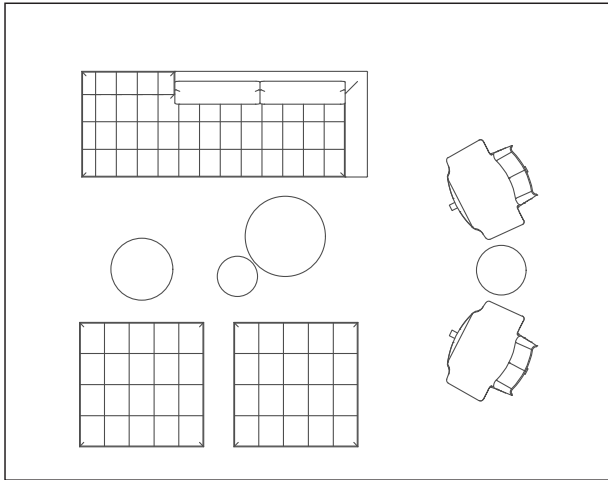

225 sqft

Paramount Day
Paramount Ottomans
Coco
Buttercup