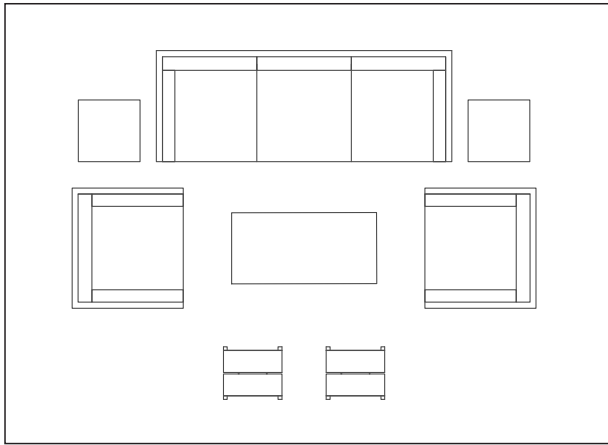

Up your office space

BLU DOT + STEELCASE

Conference space

BLU DOT + STEELCASE

12' 10" width x 11' 7" height
148 sqft

- Branch
- Chip Chair
- Perimeter Pendant
- Hang One
- Punk

12' 10" width x 11' 7" height
148 sqft

- Strut Large
- Chair Chair/Cozy Cozy
- Dang Large Media
- Note Lamp
- Perimeter Pendant

12' 10" width x 11' 7" height
148 sqft

Easy 60"
Clutch
Trace
Rook
Series 11

Blu Dot + Steelcase
Conference space 3

12' 10" width x 11' 7" height
148 sqft

Strut Large Walnut
Chip Chair
Note
Perimeter Pendant

12' 10" width x 11' 7" height
148 sqft

- Lake
- Wicket
- Trace
- Shale Smoke
- Stilt Lamp

12' 10" width x 11' 7" height
148 sqft

Right Round
Clutch Leather
Rule 2d/2dr
Laika Pendant

Blu Dot + Steelcase
Conference space 6

Lobby locality

BLU DOT + STEELCASE

175 sqft

Mono Sofa
Mono Lounge
Strut Table
Stilt Lamps

200 sqft

- Puff Puff Sofa
- Puff Puff Lounge
- Flume Tables
- Clutch Lounge
- Flask Lamp