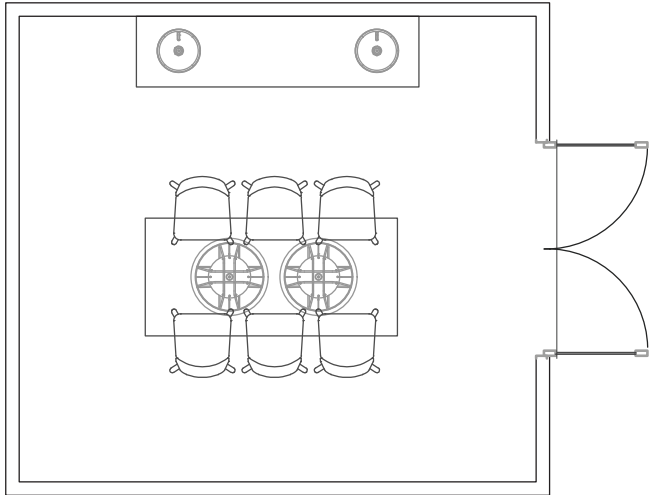

Up your office space

BLU DOT + STEELCASE

Conference space

BLU DOT + STEELCASE

12' 10" width x 11' 7" height
148 sqft

- Branch
- Chip Chair
- Perimeter Pendant
- Hang One
- Punk

12' 10" width x 11' 7" height
148 sqft

- Strut Large
- Chair Chair/Cozy Cozy
- Dang Large Media
- Note Lamp
- Perimeter Pendant

12' 10" width x 11' 7" height
148 sqft

Easy 60"
Clutch
Trace
Rook
Series 11

Blu Dot + Steelcase
Conference space 3

12' 10" width x 11' 7" height
148 sqft

Strut Large Walnut
Chip Chair
Note
Perimeter Pendant

12' 10" width x 11' 7" height
148 sqft

- Lake
- Wicket
- Trace
- Shale Smoke
- Stilt Lamp

12' 10" width x 11' 7" height
148 sqft