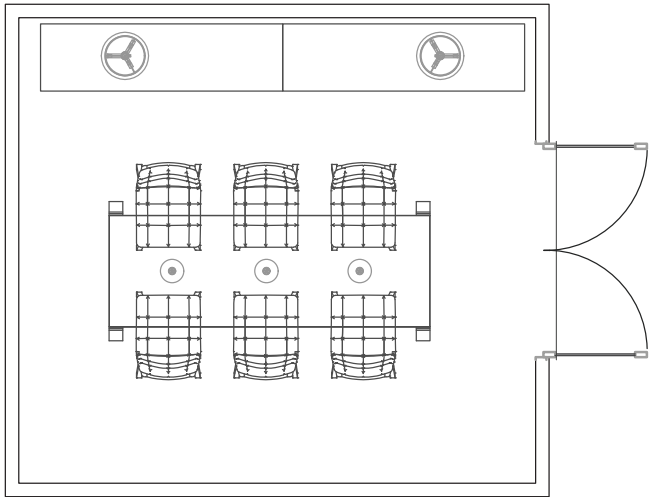

Up your office space

BLU DOT + STEELCASE

Conference space

BLU DOT + STEELCASE

12' 10" width x 11' 7" height
148 sqft

- Branch
- Chip Chair
- Perimeter Pendant
- Hang One
- Punk

12' 10" width x 11' 7" height
148 sqft

- Strut Large
- Chair Chair/Cozy Cozy
- Dang Large Media
- Note Lamp
- Perimeter Pendant

12' 10" width x 11' 7" height
148 sqft

Easy 60"
Clutch
Trace
Rook
Series 11

Blu Dot + Steelcase
Conference space 3

12' 10" width x 11' 7" height
148 sqft

Strut Large Walnut
Chip Chair
Note
Perimeter Pendant

12' 10" width x 11' 7" height
148 sqft

- Lake
- Wicket
- Trace
- Shale Smoke
- Stilt Lamp

12' 10" width x 11' 7" height
148 sqft

Right Round
Clutch Leather
Rule 2d/2dr
Laika Pendant

Blu Dot + Steelcase
Conference space 6

Lobby locality

BLU DOT + STEELCASE

175 sqft

Mono Sofa
Mono Lounge
Strut Table
Stilt Lamps

200 sqft

- Puff Puff Sofa
- Puff Puff Lounge
- Flume Tables
- Clutch Lounge
- Flask Lamp