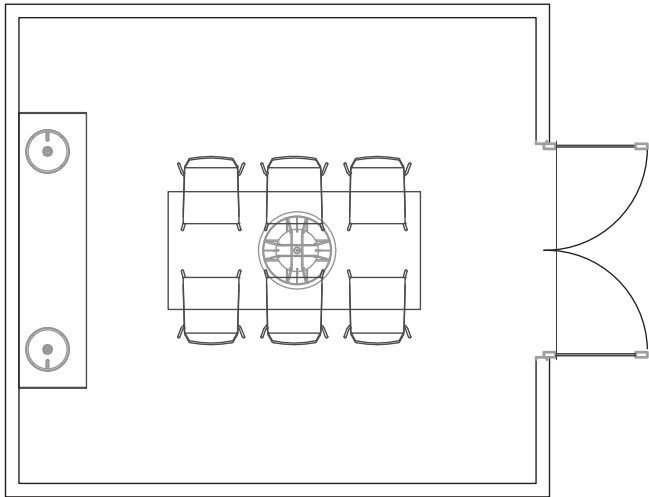

Up your office space

BLU DOT + STEELCASE

Conference space

BLU DOT + STEELCASE

12' 10" width x 11' 7" height
148 sqft

- Branch
- Chip Chair
- Perimeter Pendant
- Hang One
- Punk

12' 10" width x 11' 7" height
148 sqft

- Strut Large
- Chair Chair/Cozy Cozy
- Dang Large Media
- Note Lamp
- Perimeter Pendant

12' 10" width x 11' 7" height
148 sqft

Easy 60"
Clutch
Trace
Rook
Series 11

Blu Dot + Steelcase
Conference space 3

12' 10" width x 11' 7" height
148 sqft

Strut Large Walnut
Chip Chair
Note
Perimeter Pendant

12' 10" width x 11' 7" height
148 sqft

- Lake
- Wicket
- Trace
- Shale Smoke
- Stilt Lamp

12' 10" width x 11' 7" height
148 sqft