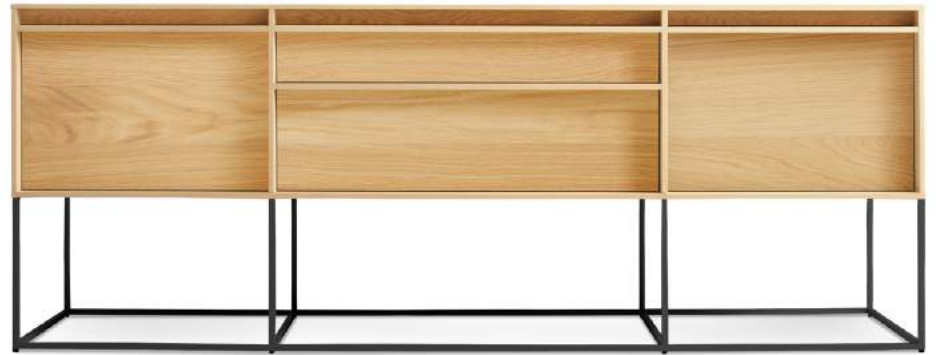

Up your office space

BLU DOT + STEELCASE

Conference space

BLU DOT + STEELCASE

12' 10" width x 11' 7" height
148 sqft

- Branch
- Chip Chair
- Perimeter Pendant
- Hang One
- Punk

12' 10" width x 11' 7" height
148 sqft

- Strut Large
- Chair Chair/Cozy Cozy
- Dang Large Media
- Note Lamp
- Perimeter Pendant

12' 10" width x 11' 7" height
148 sqft

Easy 60"
Clutch
Trace
Rook
Series 11

Blu Dot + Steelcase
Conference space 3

12' 10" width x 11' 7" height
148 sqft

Strut Large Walnut
Chip Chair
Note
Perimeter Pendant

12' 10" width x 11' 7" height
148 sqft

- Lake
- Wicket
- Trace
- Shale Smoke
- Stilt Lamp

12' 10" width x 11' 7" height
148 sqft

Right Round
Clutch Leather
Rule 2d/2dr
Laika Pendant

Blu Dot + Steelcase
Conference space 6

Lobby locality

BLU DOT + STEELCASE

175 sqft

Mono Sofa
Mono Lounge
Strut Table
Stilt Lamps

200 sqft

- Puff Puff Sofa
- Puff Puff Lounge
- Flume Tables
- Clutch Lounge
- Flask Lamp