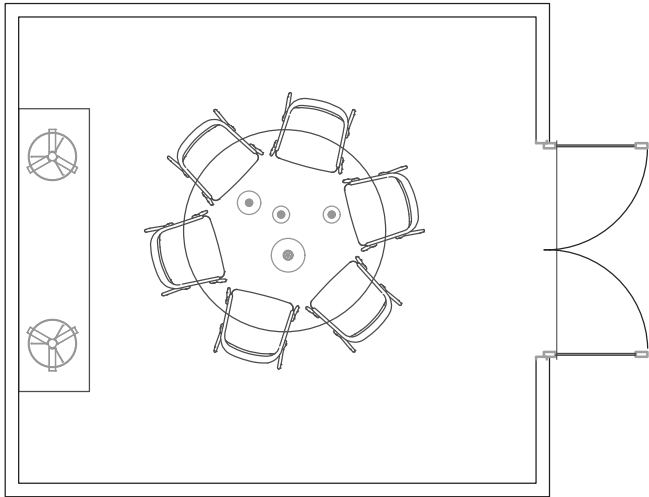

Up your office space

BLU DOT + STEELCASE

Conference space

BLU DOT + STEELCASE

12' 10" width x 11' 7" height
148 sqft

- Branch
- Chip Chair
- Perimeter Pendant
- Hang One
- Punk

12' 10" width x 11' 7" height
148 sqft

- Strut Large
- Chair Chair/Cozy Cozy
- Dang Large Media
- Note Lamp
- Perimeter Pendant

12' 10" width x 11' 7" height
148 sqft

Easy 60"
Clutch
Trace
Rook
Series 11

Blu Dot + Steelcase
Conference space 3

12' 10" width x 11' 7" height
148 sqft

Strut Large Walnut
Chip Chair
Note
Perimeter Pendant

12' 10" width x 11' 7" height
148 sqft

- Lake
- Wicket
- Trace
- Shale Smoke
- Stilt Lamp

12' 10" width x 11' 7" height
148 sqft

Right Round
Clutch Leather
Rule 2d/2dr
Laika Pendant

Blu Dot + Steelcase
Conference space 6

Lobby locality

BLU DOT + STEELCASE

175 sqft

Mono Sofa
Mono Lounge
Strut Table
Stilt Lamps

200 sqft

- Puff Puff Sofa
- Puff Puff Lounge
- Flume Tables
- Clutch Lounge
- Flask Lamp