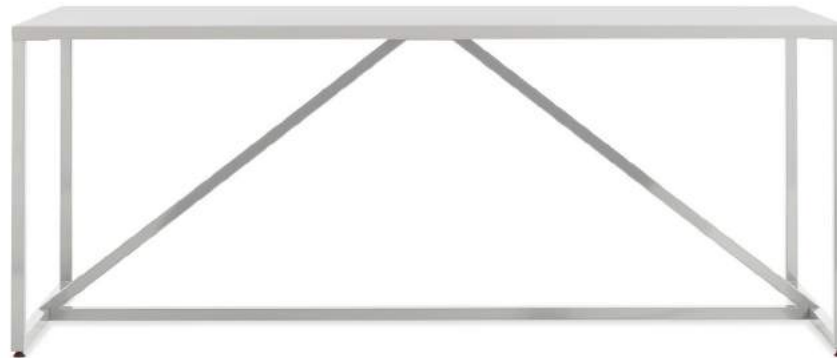

Up your office space

BLU DOT + STEELCASE

Conference space

BLU DOT + STEELCASE

12' 10" width x 11' 7" height
148 sqft

- Branch
- Chip Chair
- Perimeter Pendant
- Hang One
- Punk

12' 10" width x 11' 7" height
148 sqft

- Strut Large
- Chair Chair/Cozy Cozy
- Dang Large Media
- Note Lamp
- Perimeter Pendant

12' 10" width x 11' 7" height
148 sqft

Easy 60"
Clutch
Trace
Rook
Series 11

Blu Dot + Steelcase
Conference space 3

12' 10" width x 11' 7" height
148 sqft

Strut Large Walnut
Chip Chair
Note
Perimeter Pendant

12' 10" width x 11' 7" height
148 sqft

- Lake
- Wicket
- Trace
- Shale Smoke
- Stilt Lamp

12' 10" width x 11' 7" height
148 sqft

Right Round
Clutch Leather
Rule 2d/2dr
Laika Pendant

Blu Dot + Steelcase
Conference space 6

Lobby locality

BLU DOT + STEELCASE

175 sqft

Mono Sofa
Mono Lounge
Strut Table
Stilt Lamps

200 sqft

- Puff Puff Sofa
- Puff Puff Lounge
- Flume Tables
- Clutch Lounge
- Flask Lamp