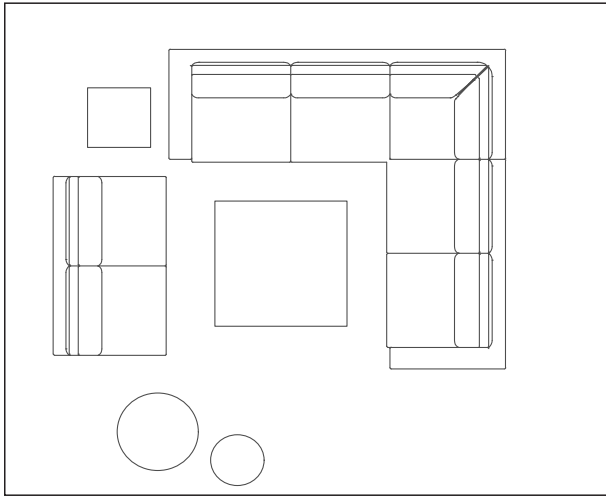

Up your office space

BLU DOT + STEELCASE

Conference space

BLU DOT + STEELCASE

12' 10" width x 11' 7" height
148 sqft

- Branch
- Chip Chair
- Perimeter Pendant
- Hang One
- Punk

12' 10" width x 11' 7" height
148 sqft

12' 10" width x 11' 7" height
148 sqft

Strut Large Walnut
Chip Chair
Note
Perimeter Pendant

12' 10" width x 11' 7" height
148 sqft

- Lake
- Wicket
- Trace
- Shale Smoke
- Stilt Lamp

12' 10" width x 11' 7" height
148 sqft

175 sqft

Bank Sofa
Bank Lounge
Minimalista
Amicable Split

Blu Dot + Steelcase
Lobby locality 3

225 sqft

Paramount Day
Paramount Ottomans
Coco
Buttercup

230 sqft

Bonnie & Clyde Leather
Plateau Tables
Hecks Leather Ottomans
Field Lounge Chair

Blu Dot + Steelcase
Lobby locality 5

215 sqft

New Standard: Sectional/Armless
Minimalista Square
Bumper Leather

Collaboration/Focus area

BLU DOT + STEELCASE

70 sqft

Cat's Pajamas Lounge
Note Tables

75 sqft