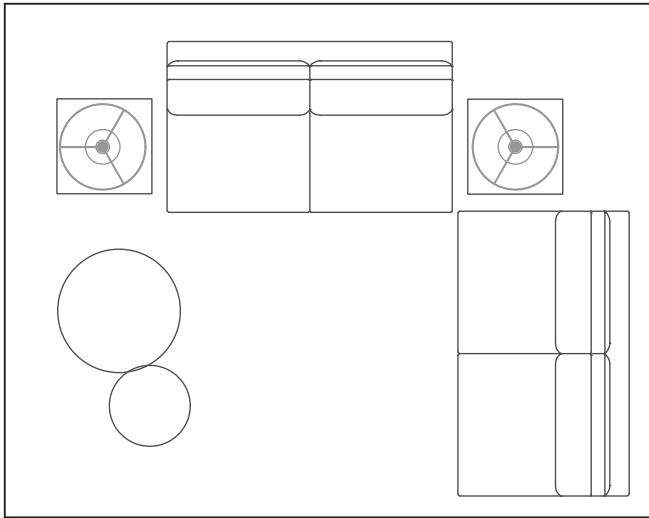

Up your office space

BLU DOT + STEELCASE

Conference space

BLU DOT + STEELCASE

12' 10" width x 11' 7" height
148 sqft

- Branch
- Chip Chair
- Perimeter Pendant
- Hang One
- Punk

12' 10" width x 11' 7" height
148 sqft

12' 10" width x 11' 7" height
148 sqft

Strut Large Walnut
Chip Chair
Note
Perimeter Pendant

12' 10" width x 11' 7" height
148 sqft

- Lake
- Wicket
- Trace
- Shale Smoke
- Stilt Lamp

12' 10" width x 11' 7" height
148 sqft

Cleon Modular Sofa
Swole or Note Tables

Blu Dot + Steelcase
Collaboration/Focus area 2

150 sqft

Puff Puff Lounge
Turn Tables

95 sqft

Neat Lounge Chairs
Note Side Tables

Blu Dot + Steelcase
Collaboration/Focus area 3

56 sqft

Lake Table
Amicable Split

115 sqft

New Standard Armless
Minimalista
Bumper

70 sqft

Field Lounge
Plateau

125 sqft

Dandy Lounge
Plateau Coffee