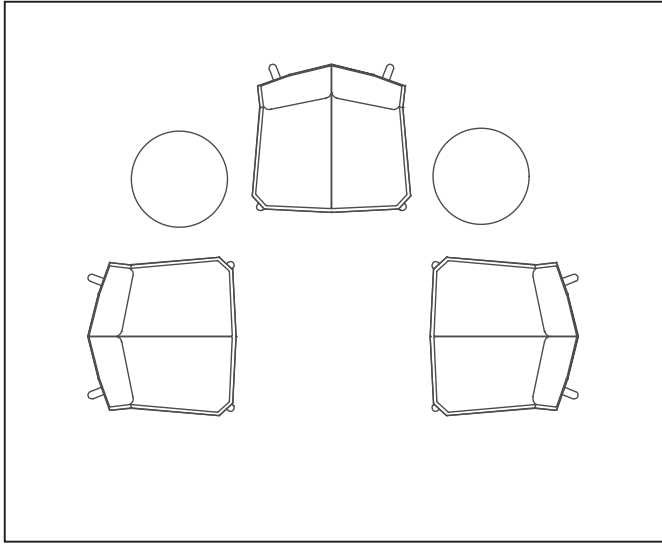

Up your office space

BLU DOT + STEELCASE

Conference space

BLU DOT + STEELCASE

12' 10" width x 11' 7" height
148 sqft

- Branch
- Chip Chair
- Perimeter Pendant
- Hang One
- Punk

12' 10" width x 11' 7" height
148 sqft

- Strut Large
- Chair Chair/Cozy Cozy
- Dang Large Media
- Note Lamp
- Perimeter Pendant

12' 10" width x 11' 7" height
148 sqft

Easy 60"
Clutch
Trace
Rook
Series 11

Blu Dot + Steelcase
Conference space 3

12' 10" width x 11' 7" height
148 sqft

Strut Large Walnut
Chip Chair
Note
Perimeter Pendant

12' 10" width x 11' 7" height
148 sqft

- Lake
- Wicket
- Trace
- Shale Smoke
- Stilt Lamp

12' 10" width x 11' 7" height
148 sqft

Blu Dot + Steelcase
Lobby locality 5

215 sqft

New Standard: Sectional/Armless
Minimalista Square
Bumper Leather

Collaboration/Focus area

BLU DOT + STEELCASE

70 sqft

Cat's Pajamas Lounge
Note Tables

75 sqft