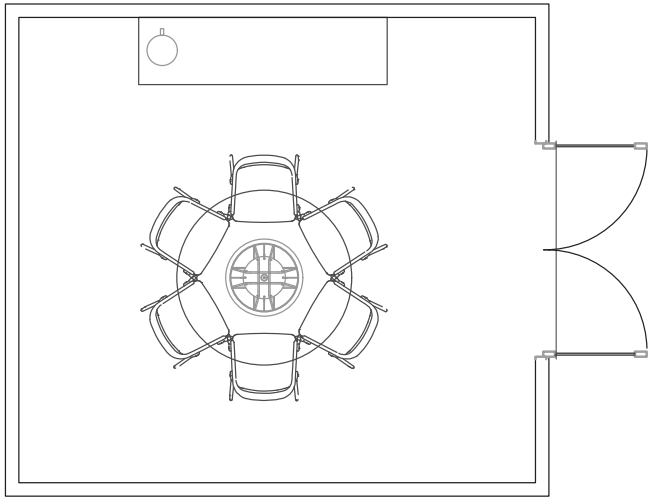

Up your office space

BLU DOT + STEELCASE

Conference space

BLU DOT + STEELCASE

12' 10" width x 11' 7" height
148 sqft

- Branch
- Chip Chair
- Perimeter Pendant
- Hang One
- Punk

12' 10" width x 11' 7" height
148 sqft

- Strut Large
- Chair Chair/Cozy Cozy
- Dang Large Media
- Note Lamp
- Perimeter Pendant

12' 10" width x 11' 7" height
148 sqft

Easy 60"
Clutch
Trace
Rook
Series 11

Blu Dot + Steelcase
Conference space 3

12' 10" width x 11' 7" height
148 sqft

Strut Large Walnut
Chip Chair
Note
Perimeter Pendant

12' 10" width x 11' 7" height
148 sqft

- Lake
- Wicket
- Trace
- Shale Smoke
- Stilt Lamp

12' 10" width x 11' 7" height
148 sqft

Right Round
Clutch Leather
Rule 2d/2dr
Laika Pendant

Blu Dot + Steelcase
Conference space 6

Lobby locality

BLU DOT + STEELCASE

175 sqft

Mono Sofa
Mono Lounge
Strut Table
Stilt Lamps

200 sqft

- Puff Puff Sofa
- Puff Puff Lounge
- Flume Tables
- Clutch Lounge
- Flask Lamp