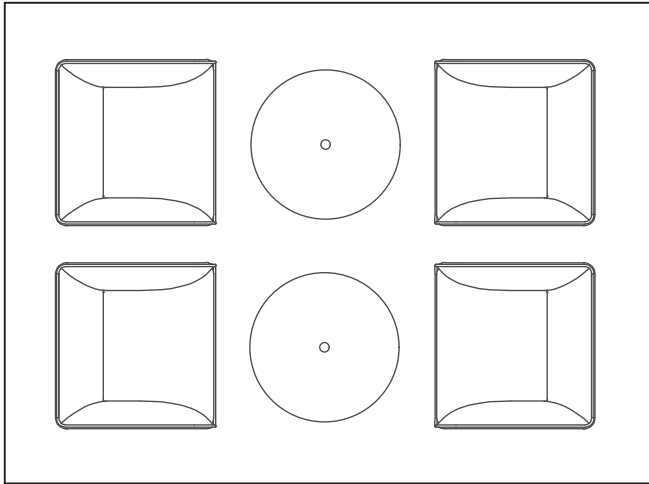

Up your office space

BLU DOT + STEELCASE

Conference space

BLU DOT + STEELCASE

12' 10" width x 11' 7" height
148 sqft

- Branch
- Chip Chair
- Perimeter Pendant
- Hang One
- Punk

12' 10" width x 11' 7" height
148 sqft

12' 10" width x 11' 7" height
148 sqft

Strut Large Walnut
Chip Chair
Note
Perimeter Pendant

12' 10" width x 11' 7" height
148 sqft

- Lake
- Wicket
- Trace
- Shale Smoke
- Stilt Lamp

12' 10" width x 11' 7" height
148 sqft

56 sqft

Lake Table
Amicable Split

115 sqft

New Standard Armless
Minimalista
Bumper

70 sqft

Field Lounge
Plateau

125 sqft

Dandy Lounge
Plateau Coffee