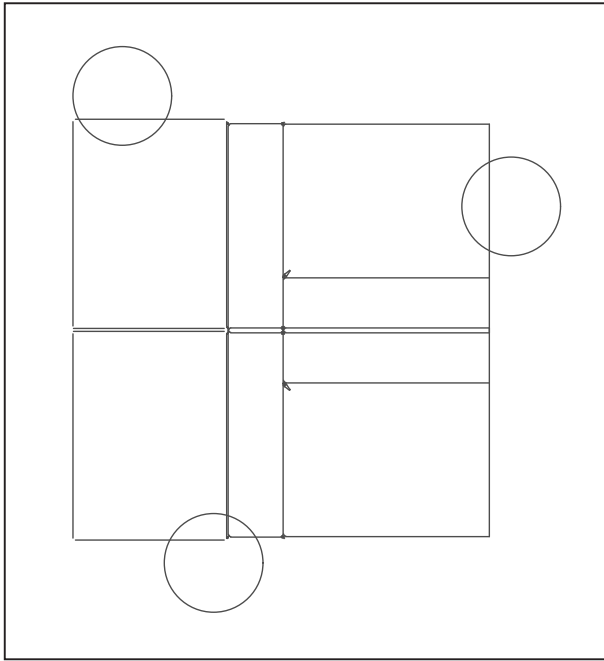

75 sqft

Cleon Modular Sofa
Swole or Note Tables