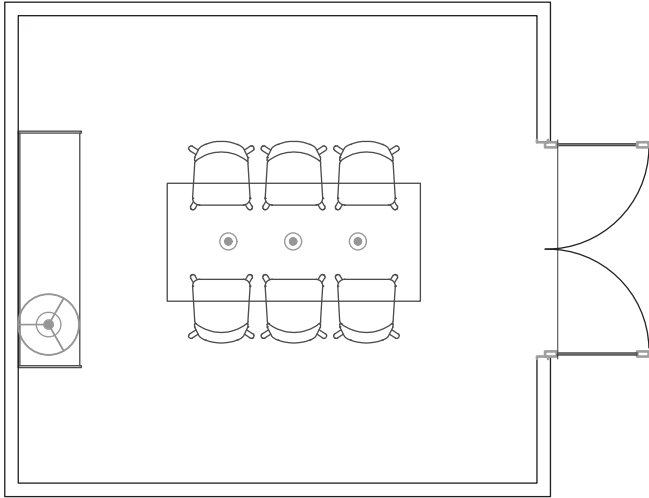

Up your office space

BLU DOT + STEELCASE

Conference space

BLU DOT + STEELCASE

12' 10" width x 11' 7" height
148 sqft

- Branch
- Chip Chair
- Perimeter Pendant
- Hang One
- Punk

12' 10" width x 11' 7" height
148 sqft

- Strut Large
- Chair Chair/Cozy Cozy
- Dang Large Media
- Note Lamp
- Perimeter Pendant

12' 10" width x 11' 7" height
148 sqft

Easy 60"
Clutch
Trace
Rook
Series 11

Blu Dot + Steelcase
Conference space 3

12' 10" width x 11' 7" height
148 sqft

Strut Large Walnut
Chip Chair
Note
Perimeter Pendant

12' 10" width x 11' 7" height
148 sqft

- Lake
- Wicket
- Trace
- Shale Smoke
- Stilt Lamp

12' 10" width x 11' 7" height
148 sqft