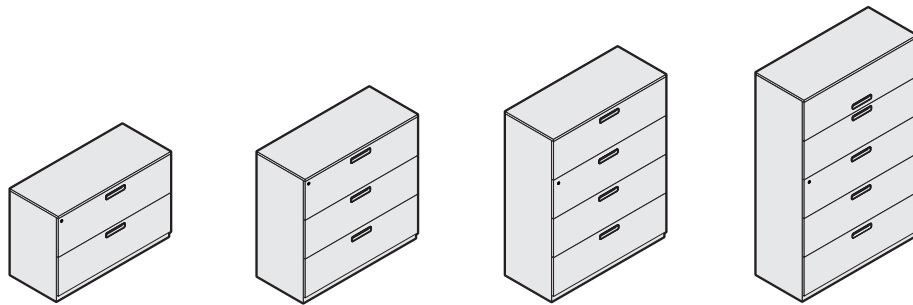

Universal Lateral with **c:scape™ pull**

**Steelcase**

The c:scape pull option on Universal lateral files offer a high-capacity storage solution that maintains the aesthetic continuity within c:scape environments.

Universal lateral files take advantage of those “in-between” spaces by using storage to define space and offer groups a destination where they can connect quickly, debrief about their last meeting or take a quick phone call.

## Features:

- c:scape pull option matches c:scape’s aesthetic and provides visual continuity throughout the space. Pulls have the same finish options as c:scape: platinum, polished chrome, arctic white gloss, or black gloss.
- All features and options available on standard Universal laterals apply.
- Proud drawer fronts offer a clean visual aesthetic throughout the space.
- Universal Storage offers durability and quality. Group storage built to last through a lifetime of moves, changes and usage.