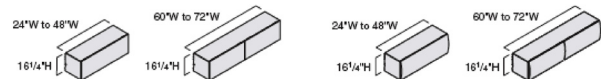

statement of line

Flat Front

Radius Front

Laterals

Dimensions

H: 28", 40", 52", 65.5"
W: 30", 36", 42"
D: 18"