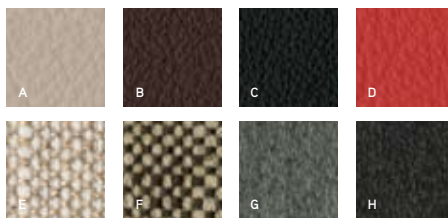

RECOMMENDED CURATED PALETTE

ECO LEATHER

- A Elmosoft Mica RS-4261
- B Elmosoft Espresso RS-4129
- C Elmosoft Ebony RS-4999
- D Elmosoft Scarlet RS-4211

DESIGNTEX TEXTILES

- E Lorien Flax H201-101
- F Lorien Pecan H201-105
- G Celeste Oxford 2665-801
- H Celeste Smoke 2665-802

SURFACE MATERIALS

This product can be made to order in your choice of fabric or leather. To see if your Customer's Own Material (COM) or Customer's Own Leather (COL) has been pre-tested and approved, go to the COM approvals database on coalesse.com.