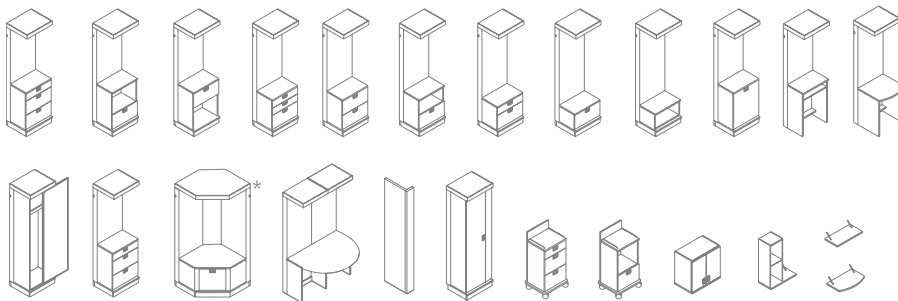

STATEMENT OF LINE

Refer to specification guide for complete product details

OPTIONS

- Veneer*
- Whiteboard
- Lighting*
- Accessory boards
- Coat hooks
- Corner unit*
- Coordinating overbed table*

ACTUAL DIMENSIONS

Overall height: 84"
Overall depth: 20"
(including utility chase)
Available widths: 24" and 36"

*Options available fall 2007.