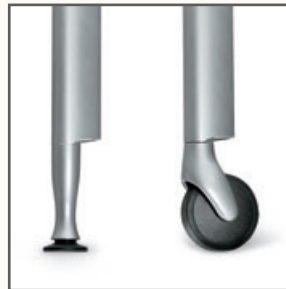

design

Metro Design Group

Edge Detail

The plastic edge provides resilience for mobile products in active work settings and is available in black or gray.

Flexible Modesty Screen Detail

Modesty screen flexes in two positions providing a non-handed, user-adjusted solution.

Height Adjustable Leg Detail

Integrated fasteners secure legs in 1" increments for worksurface heights from 27" to 32".

Flexible Wire Manager

The flexible wire manager conceals and organizes data and electrical cables in open worksettings.