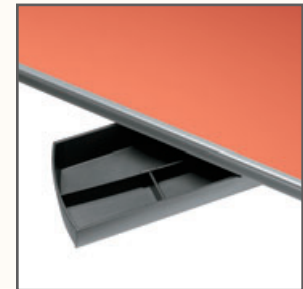

design

Metro Design Group

Edge Detail

The plastic edge provides resilience for mobile products in active work settings and is available in black or gray.

Flexible Modesty Screen Detail

Modesty screen flexes in two positions providing a non-handed, user-adjusted solution.

Height Adjustable Leg Detail

Integrated fasteners secure legs in 1" increments for worksurface heights from 27" to 32".

Flexible Wire Manager

The flexible wire manager conceals and organizes data and electrical cables in open worksettings.

Glide & Caster Detail

Glides provide stability for stationary applications; casters provide ease of movement. Locking casters are optional.

Pivoting Pencil Drawer Detail

The drawer stores pens, pencils, paper clips, etc., and pivots out for easy access.

Rectangular Desk

Jetty Desk

Wedge Desk

Corner Diagonal Desk

Open Diagonal Desk

Bullet Desk

D Desk

Jetty Desk