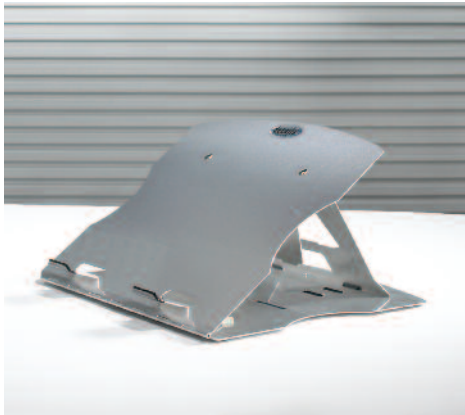

## **Introducing the Mobile Collapsible Laptop Support.**

This is the latest edition of technology support tools from Details.

Not only does it allow the user to position the laptop screen at the appropriate ergonomic height in the office, it's thin profile allows it to travel when you do...providing ergonomic support when you aren't at your desk.

Mobile Collapsible Laptop Support. Thin, flexible, Collapsible.

It's ergonomic support no matter where work takes you.

A Steelcase Company

**details**

#### Mobile Collapsible Laptop Support

- Built-in 360° swivel base encourages information sharing
- Adjusts without tools to six viewing angles (20° to 45°)
- Height adjusts up to 7"
- Supports laptops up to 15 lbs.
- No assembly required
- Collapses to 1/2" to pack easily into many laptop bags
- Slot for managing power cord
- External keyboard and mouse recommended
- Warranty: 10 years
- Constructed of recyclable aluminum
- Aluminum helps heat dissipation
- Finish: Brushed Aluminum